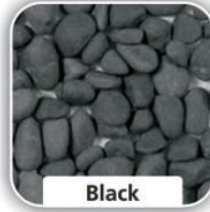

V. Gold

**SLATE**  
**CRAFT**

**ROOF & TUMBLED TILE**

**POLISH & LEATHER FINISH**

Polished (or) Honned

Leather Finish

**COBBLE STONES**

Lime Yellow

Lime Gray

Lime Black

Machine Cut

**PEBBLES**

Yellow

Chocolate

Black

White